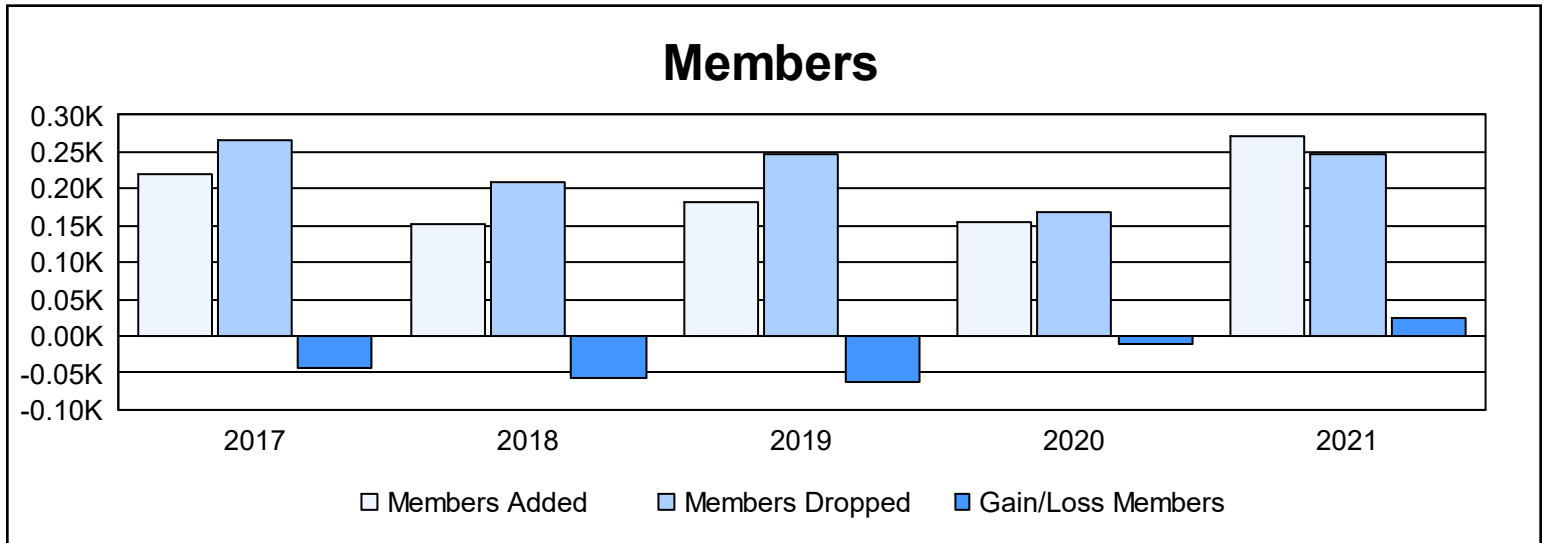

Year	New Clubs	Dropped Clubs	Gain/ Loss Clubs	New Members	Charter Members	Reinstate Members	Transfer Members	Total Member Added	Total Members Dropped	Gain/ Loss Members
2016-2017	0	2	-2	195	4	7	15	221	265	-44
2017-2018	0	4	-4	132	2	2	17	153	209	-56
2018-2019	1	3	-2	131	27	8	17	183	246	-63
2019-2020	1	1	0	83	17	35	20	155	167	-12
2020-2021	6	4	2	130	102	8	32	272	247	25
<b>Average</b>	<b>2</b>	<b>3</b>	<b>-1</b>	<b>134</b>	<b>30</b>	<b>12</b>	<b>20</b>	<b>197</b>	<b>227</b>	<b>-30</b>

### Membership Composition June 2021 Cumulative