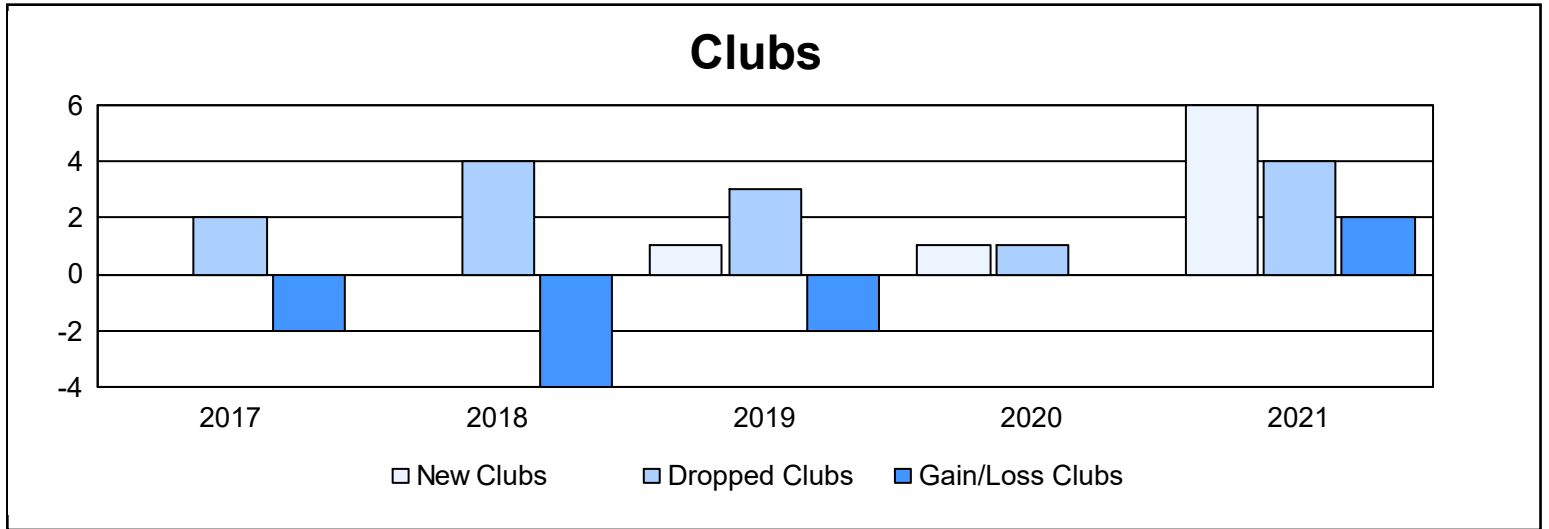

Year	New Clubs	Dropped Clubs	Gain/ Loss Clubs	New Members	Charter Members	Reinstate Members	Transfer Members	Total Member Added	Total Members Dropped	Gain/ Loss Members
2016-2017	0	2	-2	195	4	7	15	221	265	-44
2017-2018	0	4	-4	132	2	2	17	153	209	-56
2018-2019	1	3	-2	131	27	8	17	183	246	-63
2019-2020	1	1	0	83	17	35	20	155	167	-12
2020-2021	6	4	2	130	102	8	32	272	247	25
<b>Average</b>	<b>2</b>	<b>3</b>	<b>-1</b>	<b>134</b>	<b>30</b>	<b>12</b>	<b>20</b>	<b>197</b>	<b>227</b>	<b>-30</b>

### Membership Composition June 2021 Cumulative